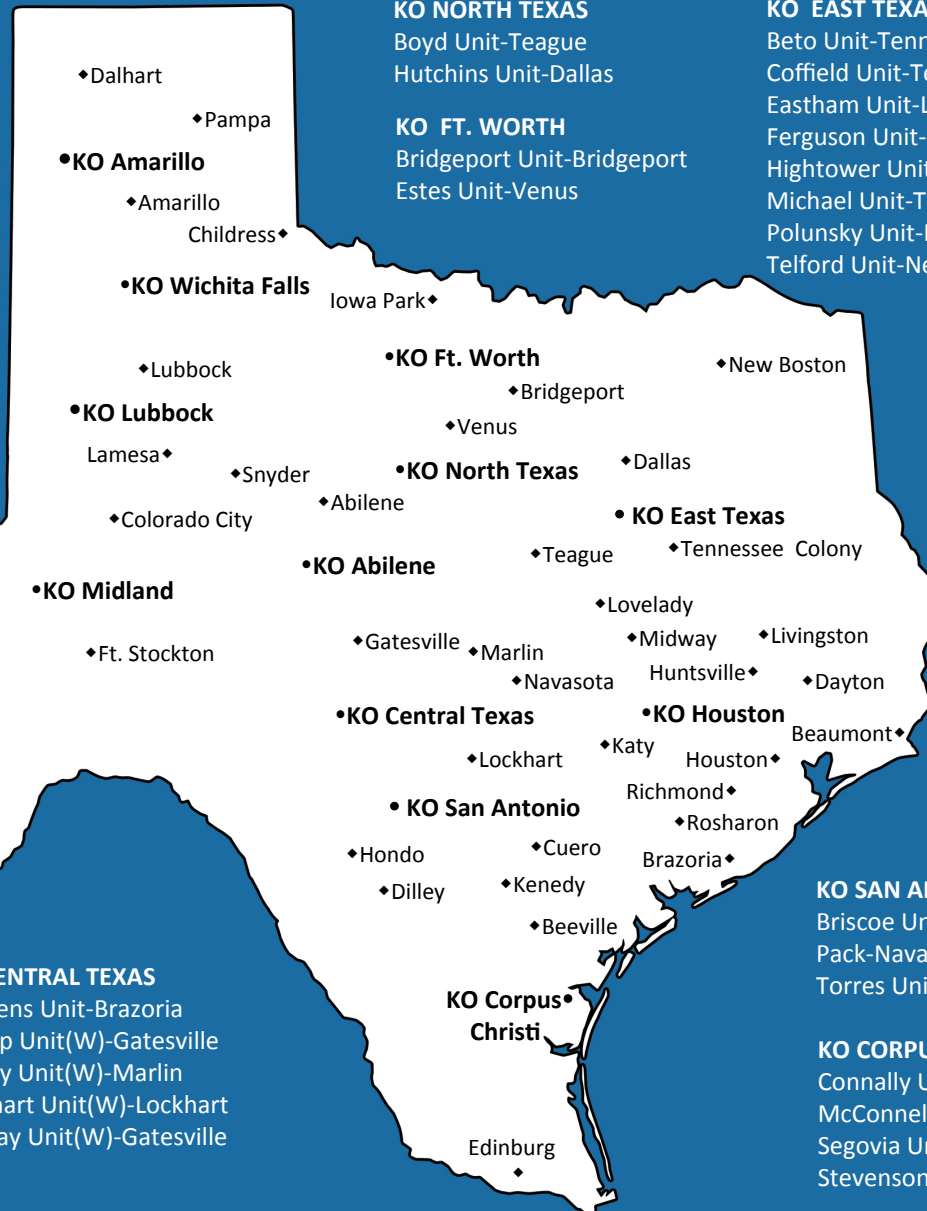

### KO CENTRAL TEXAS

Clemens Unit-Brazoria  
Hilltop Unit(W)-Gatesville  
Hobby Unit(W)-Marlin  
Lockhart Unit(W)-Lockhart  
Murray Unit(W)-Gatesville

### KO NORTH TEXAS

Boyd Unit-Teague  
Hutchins Unit-Dallas

### KO FT. WORTH

Bridgeport Unit-Bridgeport  
Estes Unit-Venus

### KO EAST TEXAS

Beto Unit-Tennessee Colony  
Coffield Unit-Tennessee Colony  
Eastham Unit-Lovelady  
Ferguson Unit-Midway  
Hightower Unit-Dayton  
Michael Unit-Tennessee Colony  
Polunsky Unit-Livingston  
Telford Unit-New Boston